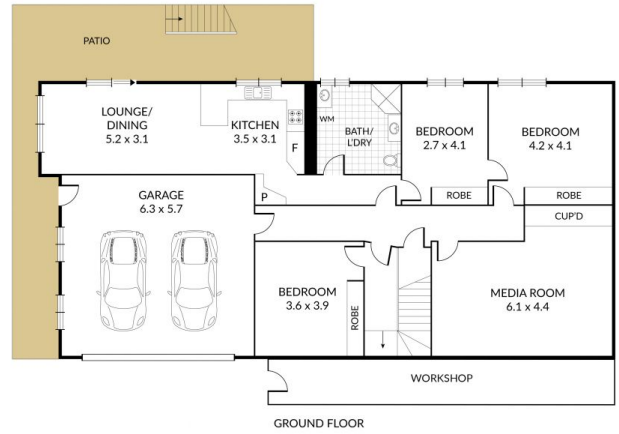

2 Kona Crescent Bonnells Bay NSW

6  3  2 

Here's an opportunity you don't want to miss.

This big & beautiful home in Bonnells Bays premium estate takes full advantage of its elevated location to capture the views over Lake Macquarie. Designed with a built-in 2-bedroom granny flat it's like you're buying 2 homes in 1.

Price : \$ 1,215,000

Land Size : 672 sqm

View : <https://www.renshaw.realestate/sale/nsw/lake-macquarie-west/bonnells-bay/residential/house/8066628>

Get ready to re-connect with family in the open plan living and well-appointed kitchen, all with high 2.7m ceilings. The living space opens onto the wrap-around verandah where you can enjoy the summer breezes. The main home has 4 generous bedrooms, each with built-in wardrobes and air conditioning. Prepare to host the next movie marathon from home in your fully-equipped home cinema it comes with a Sony projector, surround sound and a massive 100inch screen.

Brad Renshaw
02 4977 3555

Internal 345m² External 327m² Land Size 672m²

2 Kona Crescent, **Bonnells Bay**

NORTH

6 x 3 x 2 x

NOTE: Every precaution has been taken to verify the accuracy of the above details. However, prospective purchasers are advised to make their own enquiries.